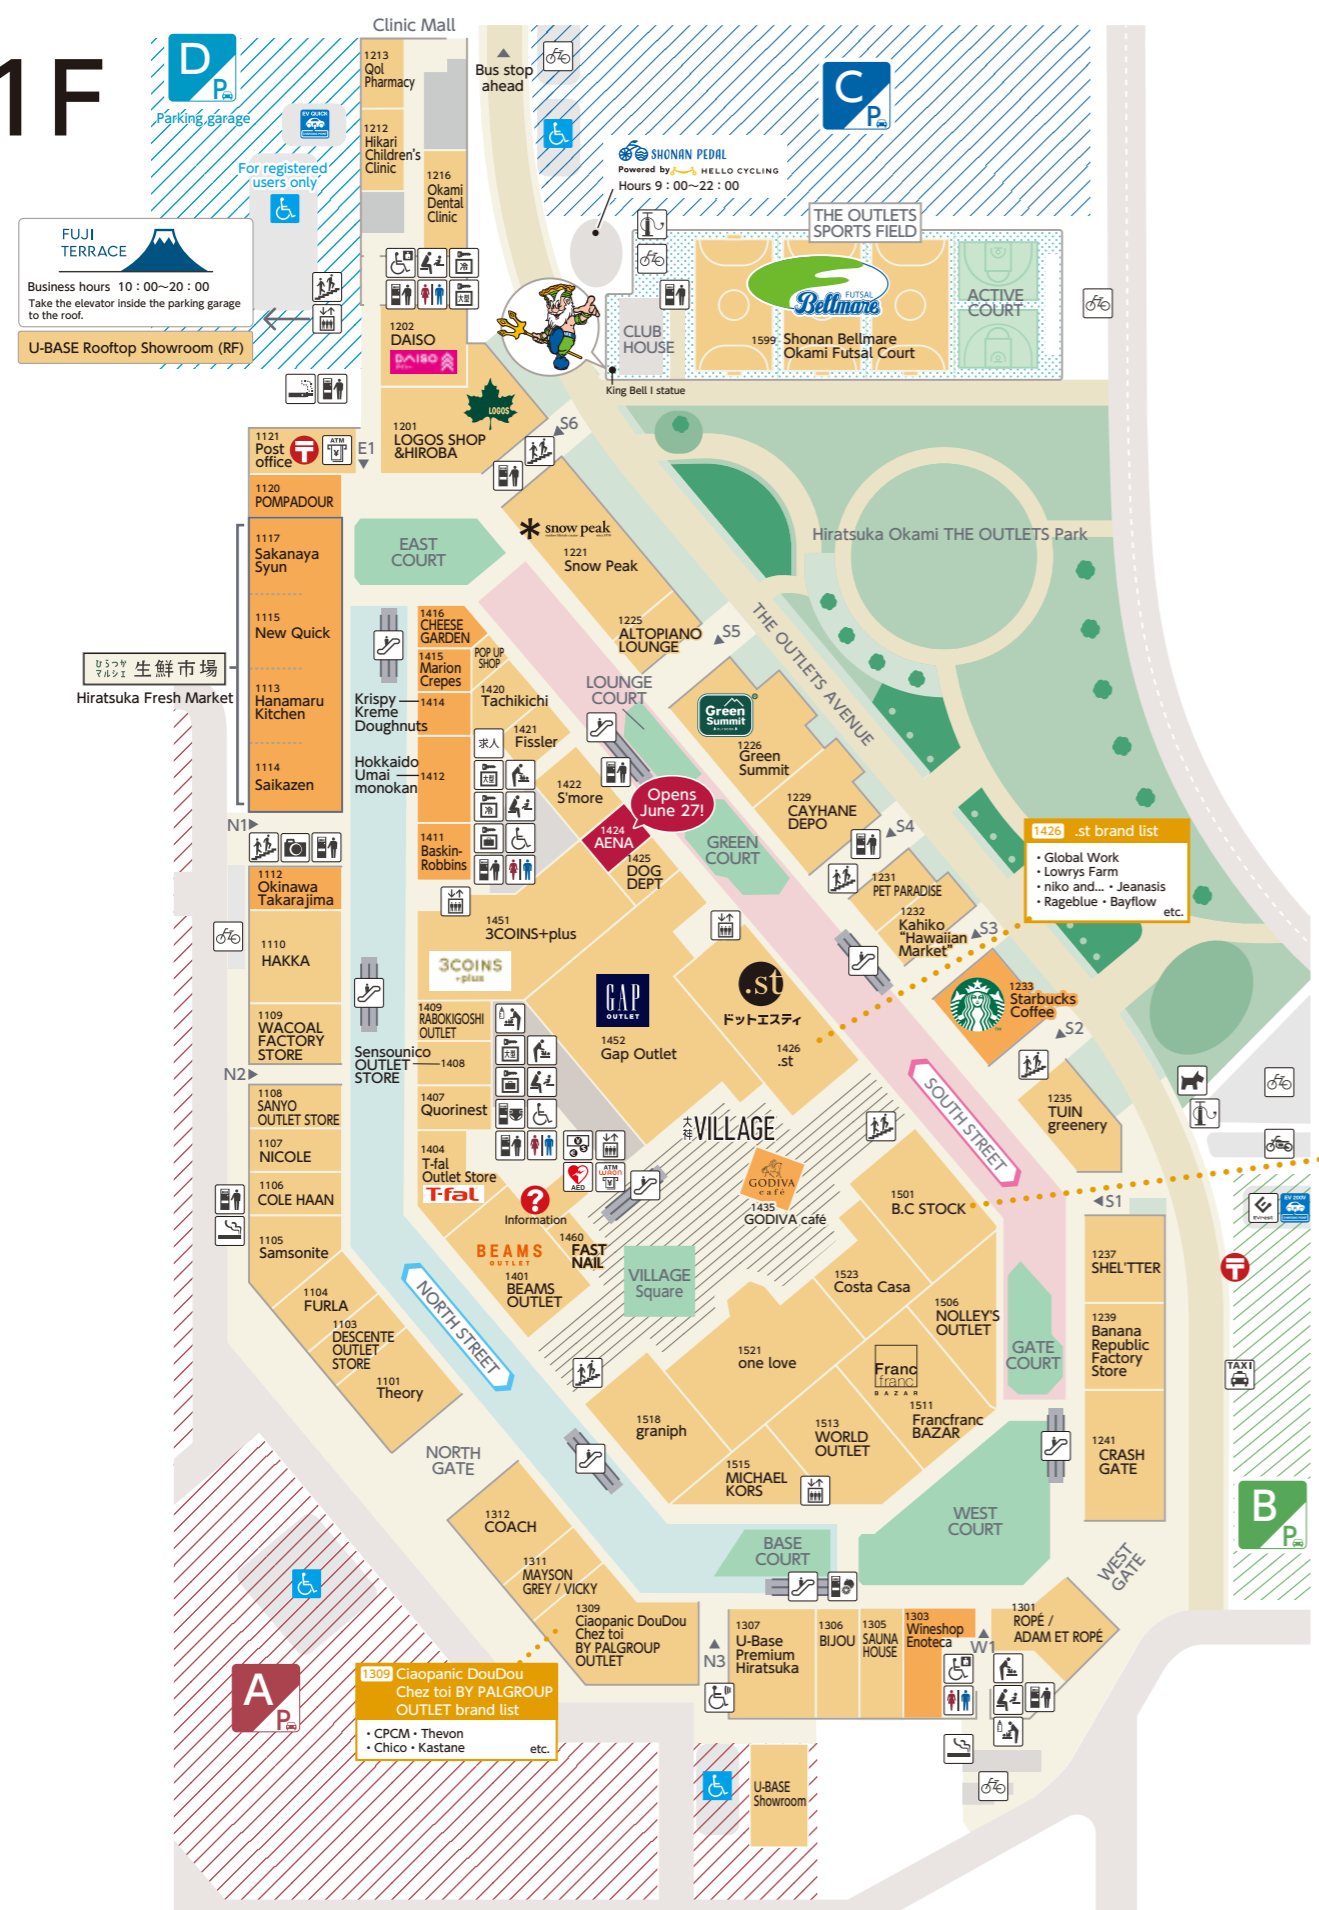

FLOOR GUIDE

THE OUTLETS

SHONAN HIRATSUKA

< 1F Information > Hours 10:00~20:00

Service information

- -All inquiries
- -Wheelchair rentals
- -Stroller rentals
- -Lost children, paging within THE OUTLETS
- -Registered parking procedure

Please refrain from the following in the FOOD FOREST.

- Bringing in food or drinks purchased outside the FOOD FOREST
- Use other than eating and drinking, such as playing video games, reading, studying, or working
- Actions that inconvenience other customers, such as using the seats for a long time

*Information is as of June 17, 2024. Vol.2.5
*Subject to change without prior notice

1F

1309 Ciaopanic DouDou Chez toi BY PALGROUP OUTLET brand list

- CPCA • Thevon
- Chico • Kastane etc.

1426 .st brand list

- Global Work
- Lowrys Farm
- niko and... • Jeanasis
- Rageblue • Bayflow etc.

1501 B.C Stock brand list

- Spick and Span
- JOURNAL STANDARD
- EDIFICE • IENA etc.